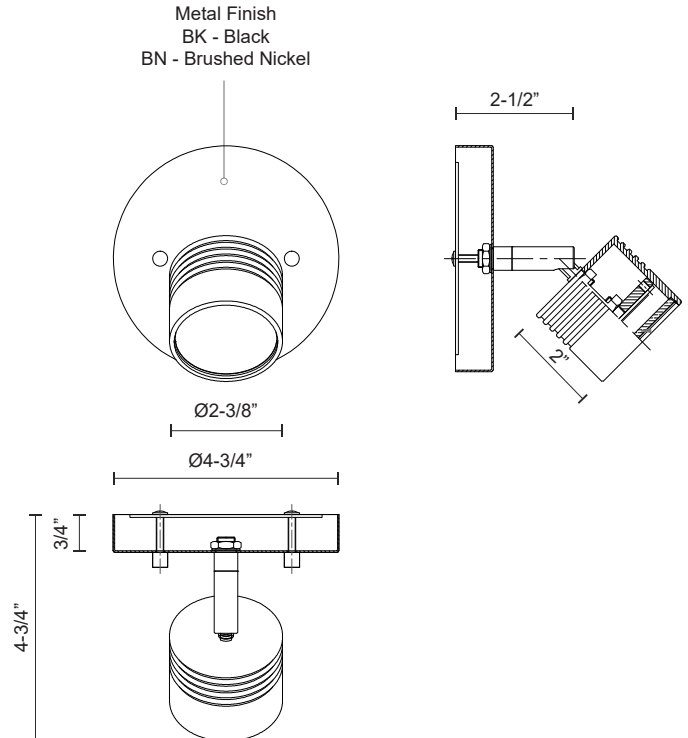

## SPECIFICATION DETAILS

<b>Fixture Dimensions</b>	D4-7/8" x H4-3/4"
<b>Light Source</b>	AC LED Module
<b>Wattage</b>	6W
<b>Total Lumens</b>	400lm
<b>Delivered Lumens</b>	BN-300lm
<b>Voltage</b>	120V
<b>Color Temperature</b>	3000K
<b>CRI (Ra)</b>	90CRI
<b>Optional Color Temps</b>	2700K - 5000K Available, Minimum Order Quantities Apply
<b>LED Rated Life</b>	50,000 hours
<b>Dimming</b>	100% - 10%, ELV Dimmer (Not Included)
<b>Glass Details</b>	Diffusive Glass Lens
<b>Location</b>	Dry
<b>Mounting Style</b>	All Orientation; Ceiling and Wall;
<b>CEC Title 24 JA8</b>	Yes, JA8-2022
<b>Canopy Dimensions</b>	D4-3/4" x H3/4"
<b>Paint Finish</b>	BK01; BN01;

## DESCRIPTION

Modern LED single fixed track fixture with die cast aluminum head and diffusive glass lens. Rotates horizontally 360 degrees and pivots vertically 90 degrees allowing the light to be directed to any desired angle. Metal finishes available in fine brushed nickel or enriched deep black and is equipped with our powerful 120V AC LED technology. Available in two, three and four head fixtures see series for full details.